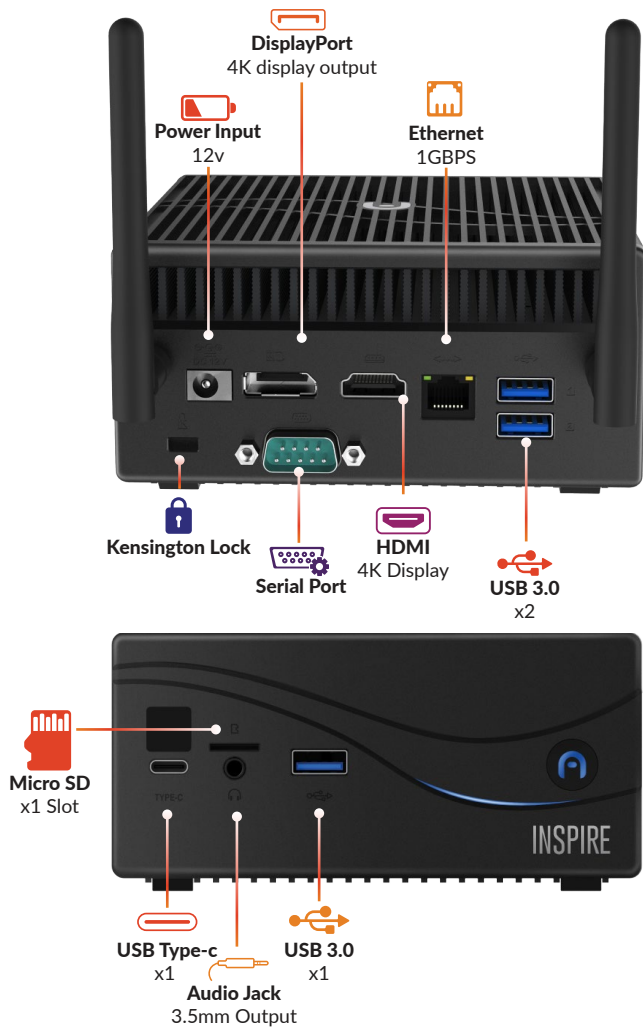

SPECIFICATIONS

Processor Variations	Dual-Core Intel® Kaby Lake i3-7100U Dual-Core Intel® Kaby Lake i5-7200U Dual-Core Intel® Kaby Lake i7-7500U Quad-Core Intel® Apollo Lake J4205
BIOS	Wake On LAN/ PXE/Auto Power
RAM	Max up to 32 GB DDR4 (i3, i5, i7) Max up to 8 GB DDR3L (J4205)
Storage	2.5" SSD Supported, M.2 Supported
GPU	Intel HD Graphics 620 (i3, i5, i7) Intel HD Graphics 505 (J4205)
Wi-Fi	Dual-Band 2.4 Ghz / 5.0 Ghz
Ethernet	1 Gigabit
Bluetooth	Bluetooth 4.0
Display Port	x1 Port, 4K at 60 FPS*
HD Output	x1 Port, 4K at 60 FPS*
USB Ports	x3 3.0 Port, x1 Type-C
SD Card Slot	Up to 256 GB
M.2. Slot	NVM (PCIe) (i3, i5, i7) AHCI (SATA) (J4205)
SATA Slot	Yes
IR	IR Control
Audio Output	3.5 mm Jack
Power Supply	12V
Dimensions	4.9 in x 4.9 in x 1.9 in

The Inspire will officially release November 2017.

The Mini PC will retail at $269.99 for the i3, $334.99 for the i5, and $449.99 for the i7.

ABOUT AZULLE

We are a U.S. based technology company that came together based on the principle that technology should be more accessible and fulfill the various needs of people. What started as a small group of individuals in 2013 with a single product is now becoming one of the fastest growing major PC companies in the world. How did we do that? We worked closely with our customers and learned about their day-to-day challenges and obstacles, which helped us in developing effective solutions that make technology simpler and easier to use. With the support and loyalty of our customers, Azulle continues to grow across all geographies and customer segments for mini PCs, PC sticks, and accessories.

CREATE – ENHANCE – INNOVATE... TECHNOLOGY INSPIRED BY REAL PEOPLE.

KHURRAM BUKHARI

786.233.6769 – Ext. 3
Email: khurram@azulletech

For more information, visit our website:
www.azulletech.com

@azulletech