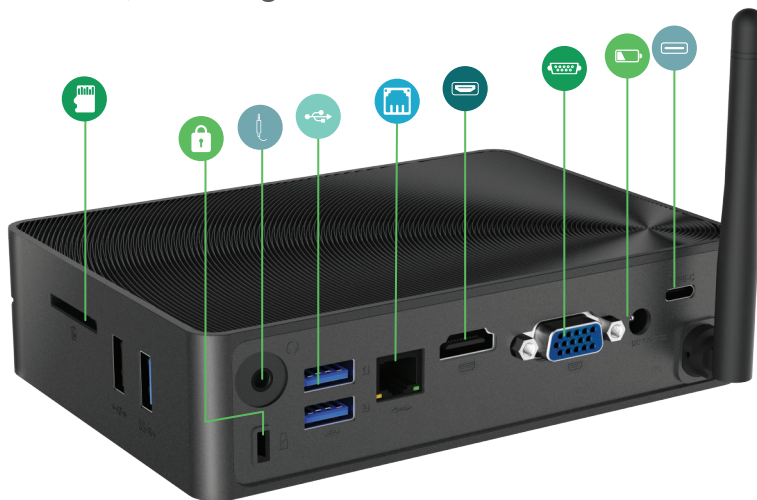

Aesthetically speaking, sometimes less is more

- Lighter, thinner, sleeker: The Byte3, Azulle's next generation mini PC, is both essential and immersive, enabling users increased flexibility when tackling their computing needs.
- A quiet class: The Byte3 is designed as a fanless computer, so it provides a more tranquil encounter devoid of annoying background noise. Sit. Contemplate. Compute.

[Byte3]

Windows 10 Pro Fanless Mini Desktop PC

A look at what's under the hood

- **Progressively powerful**, the Byte3 sports a Quad Core Intel® Apollo Lake N3450 Processor equipped with 4 GB or 8 GB of RAM and 32 GB of eMMC storage. Therefore, the Byte3 delivers an upgraded computing experience when compared to the Byte Plus. Not only is it faster, it is better able to manage multiple tabs and multiple applications – overall a much smoother ride.
- **Storage is never an issue** with the Micro SD card slot which accommodates up to 256 GB, demonstrating that light and lean doesn't have to mean sacrificing convenience.
- **A high-performance storage option**, the M.2 slot, is the other spicy ingredient (a feature-offering of the Byte 3). M.2 interfaces are smaller than the alternatives, but provide higher speeds to get through the storage. The 2280 SATA allows for theoretical speeds as high as 6 GB/s.

- Media Center**
Sit on the couch and fire up Netflix, Hulu, YouTube, and other video services. Of course, you can also play music, or browse photos.
- Living Room Video Conferencing Hub**
Connect a webcam to your mini PC, and install your software of choice, place the webcam on top of your TV and you're ready to make a video call on the big screen.
- File Server**
Share documents with co-workers in your small business or make family photos accessible to everyone in your home.
- Digital Signage Capability**
The Byte3 can send alternating words and images to LED, LCD, and plasma displays or kiosks in order to target specific market segments with customized messages.