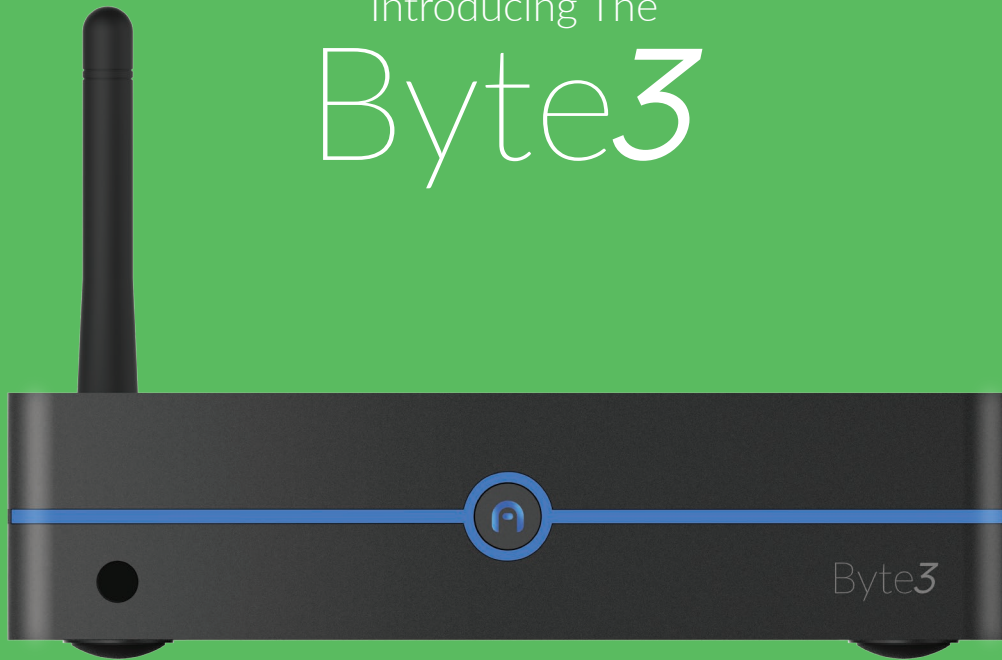

Simplicity is the Key to Excellence

Introducing The
Byte3

[PRESS RELEASE]

July 25th, 2017

MIAMI, Florida – July 25th, 2017. Azulle® today introduces the all new Byte3. Azulle Mini Desktop PCs are already known for replacing bulky, awkward computer towers with small, fast and affordable technology – and without sacrificing multi-purpose usability. The sleek and lean Byte3 takes this concept to a whole new level!

Aesthetically speaking, sometimes less is more

- Lighter, thinner, sleeker: The Byte3, Azulle's next generation mini PC, is both essential and immersive, enabling users increased flexibility when tackling their computing needs.
- A quiet class: The Byte3 is designed as a fanless computer, so it provides a more tranquil encounter devoid of annoying background noise. Sit. Contemplate. Compute.

[Byte3]

Windows 10 Pro Fanless Mini Desktop PC

A look at what's under the hood

- **Progressively powerful**, the Byte3 sports a Quad Core Intel® Apollo Lake N3450 Processor equipped with 4 GB or 8 GB of RAM and 32 GB of eMMC storage. Therefore, the Byte3 delivers an upgraded computing experience when compared to the Byte Plus. Not only is it faster, it is better able to manage multiple tabs and multiple applications – overall a much smoother ride.
- **Storage is never an issue** with the Micro SD card slot which accommodates up to 256 GB, demonstrating that light and lean doesn't have to mean sacrificing convenience.
- **A high-performance storage option**, the M.2 slot, is the other spicy ingredient (a feature-offering of the Byte 3). M.2 interfaces are smaller than the alternatives, but provide higher speeds to get through the storage. The 2280 SATA allows for theoretical speeds as high as 6 GB/s.