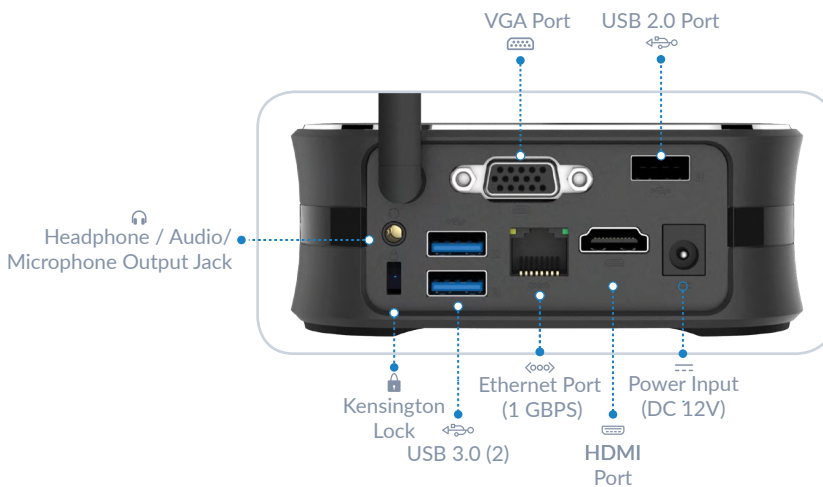

TAKE A CLOSER LOOK

Stay Connected

Using the Skype application helps you stay connected with family and friends. Businesses can schedule meetings and communicate at any time with business partners.

Microsoft Office

With up to par desktop capabilities, you can easily use any Microsoft Office application. *Microsoft Office license required.

Multi Task

Quad Core technology and dual monitor capabilities allows you to switch between applications with ease.

Home Theater

Watch your favorite movies and videos with a smooth streaming experience and clear HD graphics.

PRODUCT SPECIFICATIONS

Processor	Intel Cherrytrail t3 ZB8300 Quad Core
RAM	2GB/4GB
Memory type	DDR3I SDRAM
Storage	32GB
Operative System	Windows 10 Home x64/ Windows 10 Pro x64 / Linux x64
Wi-Fi	Dual Band Wi-Fi, Bluetooth 4.0
Ethernet port	1 GBPS
Graphic processor	Intel HD Graphic (Gen8 LP) 12EU
Number of USB ports	USB 3.0 (2), USB 2.0
Model #	A-1062-ABP/ A-1062-ABP-1
Weight	1Lb 9Oz
Dimensions LxWxH	4.53 x 4.9 x 1.89 in
Case pack count	10 Units

Reliable signal - With an Ethernet port, you can directly plug in your Byte Plus Mini PC for uninterrupted internet service.

Space saving - Its compact size allows you to neatly tuck away your Byte Plus Mini PC and keep your desk area neat.

Easily connect - With ports that can accommodate almost any computer peripheral, the possibilities for connections are huge. You can even multi-task with dual monitor connectivity.

Windows ready - The Byte Plus Mini PC has Windows preloaded. You can use the same operating system you are already used to right out of the box. .

WHAT'S INCLUDED?

- Byte Plus Mini Desktop PC
- 12V/1A Power Adapter
- Quick Guide
- Customer Service Card
- Warning Guide

Byte Plus Video