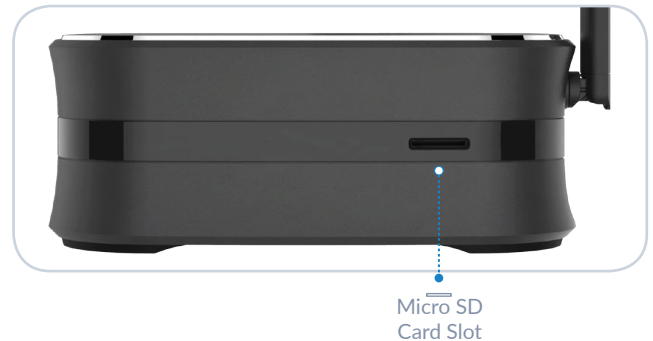

TAKE A CLOSER LOOK

Stay Connected

Using the Skype application helps you stay connected with family and friends. Businesses can schedule meetings and communicate at any time with business partners.

Microsoft Office

With up to par desktop capabilities, you can easily use any Microsoft Office application. *Microsoft Office license required.

Multi Task

Quad Core technology and dual monitor capabilities allows you to switch between applications with ease.

Home Theater

Watch your favorite movies and videos with a smooth streaming experience and clear HD graphics.

PRODUCT SPECIFICATIONS

Processor	Intel Cherrytrail t3 ZB8300 Quad Core
RAM	2GB/4GB
Memory type	DDR3I SDRAM
Storage	32GB
Operative System	Windows 10 Home x64/ Windows 10 Pro x64 / Linux x64
Wi-Fi	Dual Band Wi-Fi, Bluetooth 4.0
Ethernet port	1 GBPS
Graphic processor	Intel HD Graphic (Gen8 LP) 12EU
Number of USB ports	USB 3.0 (2), USB 2.0
Model #	A-1062-ABP/ A-1062-ABP-1
Weight	1Lb 9Oz
Dimensions LxWxH	4.53 x 4.9 x 1.89 in
Case pack count	10 Units

Reliable signal - With an Ethernet port, you can directly plug in your Byte Plus Mini PC for uninterrupted internet service.

Space saving - Its compact size allows you to neatly tuck away your Byte Plus Mini PC and keep your desk area neat.

Easily connect - With ports that can accommodate almost any computer peripheral, the possibilities for connections are huge. You can even multi-task with dual monitor connectivity.

Windows ready - The Byte Plus Mini PC has Windows preloaded. You can use the same operating system you are already used to right out of the box. .

WHAT'S INCLUDED?

- Byte Plus Mini Desktop PC
- 12V/1A Power Adapter
- Quick Guide
- Customer Service Card
- Warning Guide

Byte Plus Video