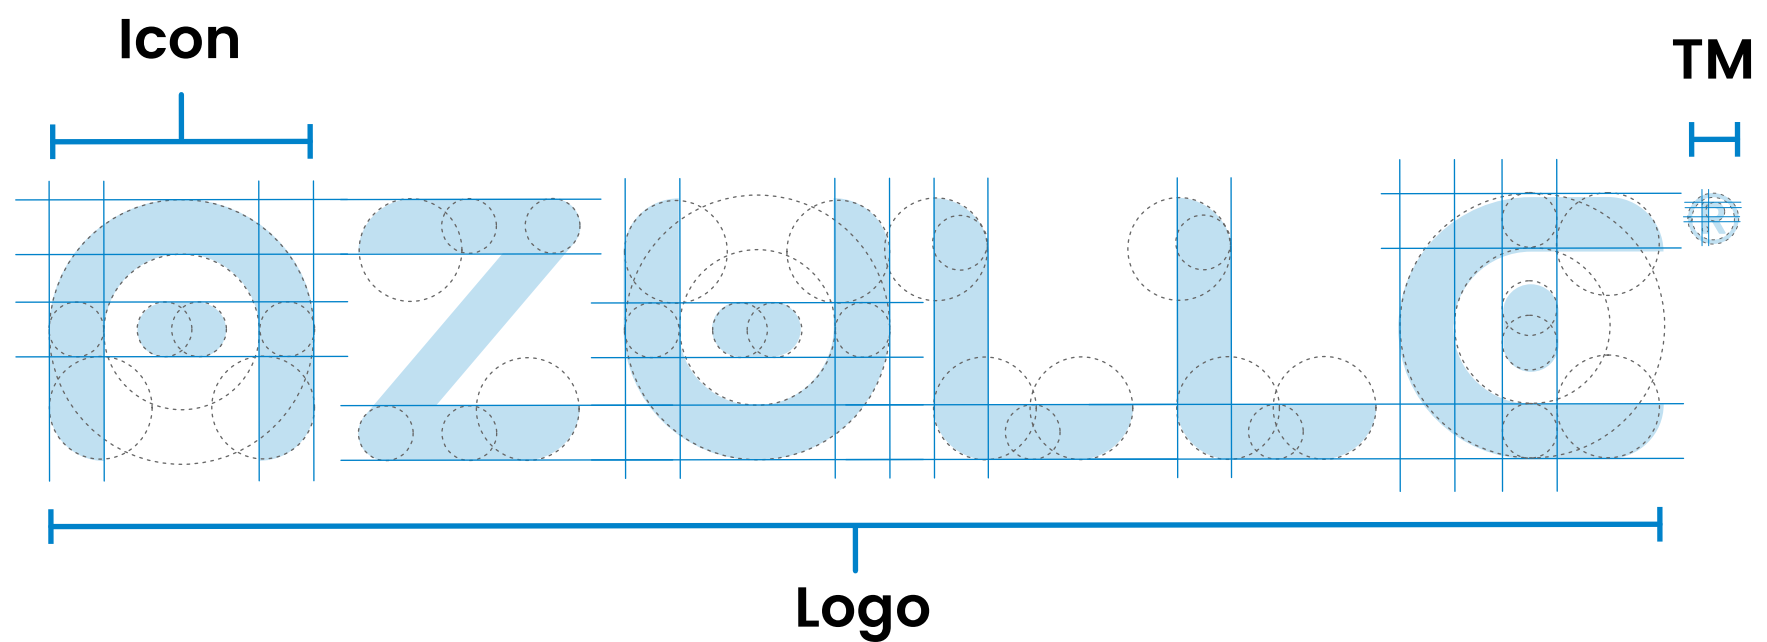

OUR LOGO

Our logo includes our symbol, which is designed to work together in a horizontal lockup; or be shortened into a unique and distinguishable icon.

OUR LOGO

When possible the Azulle logo should be either white on the Azulle Blue (#0082ca) background, or the reverse. If printed in black & white the logo may be used in black. The Azulle logo should never be used in any other colors, or on different color backgrounds.