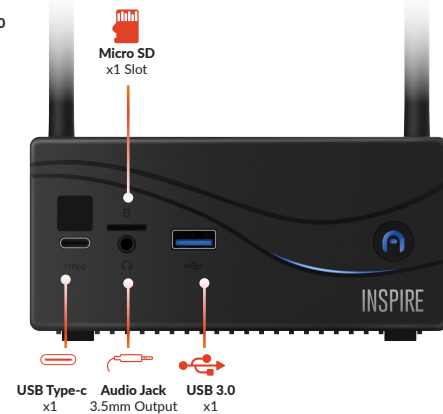

AZULLE®

INSPIRE

SPECIFICATIONS

Processor	Dual-Core Intel® Kaby Lake i3-7100U Dual-Core Intel® Kaby Lake i5-7200U Dual-Core Intel® Kaby Lake i7-7500U
BIOS	Wake On LAN/ PXE/Auto Power
RAM	Max up to 32 GB DDR4
Storage	eMMC Optional, SSD supported
GPU	Intel® HD Graphics 620
Wi-Fi	2.4g/5.0g Dual-Band
Ethernet	1 Gigabit
Bluetooth	Bluetooth 4.0
DisplayPort	x1 Port, 4K @ 60 FPS*
HDMI	x1 Port, 4K @ 60 FPS*
USB	x3 3.0 Port, x1 Type-C
SD Card Slot	x1
M.2. Slot	x1
SATA	x1
IR	IR Control
Audio Output	3.5 mm Jack
HDMI Output	4K display at 60 FPS
Power Supply	12V/3A
Dimensions	4.9 in x 4.9 in x 1.9 in

MEET THE INSPIRE PC

Azulle developed the high-velocity Inspire to be used by graphics designers, gamers, video producers, and business professionals. Whether running the latest high-resolution games, rendering in real-time for 3D printing, previewing scenes of life-like high-impact CGI movies, or performing business intelligence analysis on big-data sets, the compact Inspire is truly a muscular centerpiece of any computing platform.

“Computing at the Speed of Inspiration”

The Inspire's powerful architecture allows it to stream 4K video reliably.

Transfer your data at high speed with USB Type-C or USB 3.0.

WHAT'S INCLUDED?

INSPIRE

POWER ADAPTOR
12V/1A