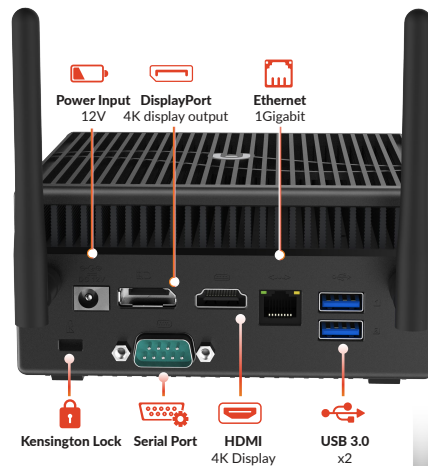

AZULLE®

INSPIRE

SPECIFICATIONS

Processor	Dual-Core Intel® Kaby Lake i3-7100U Dual-Core Intel® Kaby Lake i5-7200U Dual-Core Intel® Kaby Lake i7-7500U
BIOS	Wake On LAN/ PXE/Auto Power
RAM	Max up to 32 GB DDR4
Storage	eMMC Optional, SSD supported
GPU	Intel® HD Graphics 620
Wi-Fi	2.4g/5.0g Dual-Band
Ethernet	1 Gigabit
Bluetooth	Bluetooth 4.0
DisplayPort	x1 Port, 4K @ 60 FPS*
HDMI	x1 Port, 4K @ 60 FPS*
USB	x3 3.0 Port, x1 Type-C
SD Card Slot	x1
M.2. Slot	x1
SATA	x1
IR	IR Control
Audio Output	3.5 mm Jack
HDMI Output	4K display at 60 FPS
Power Supply	12V/3A
Dimensions	4.9 in x 4.9 in x 1.9 in

MEET THE INSPIRE PC

Azulle developed the high-velocity Inspire to be used by graphics designers, gamers, video producers, and business professionals. Whether running the latest high-resolution games, rendering in real-time for 3D printing, previewing scenes of life-like high-impact CGI movies, or performing business intelligence analysis on big-data sets, the compact Inspire is truly a muscular centerpiece of any computing platform.

“Computing at the Speed of Inspiration”

The Inspire's powerful architecture allows it to stream 4K video reliably.

Transfer your data at high speed with USB Type-C or USB 3.0.

WHAT'S INCLUDED?

INSPIRE

POWER ADAPTOR
12V/1A